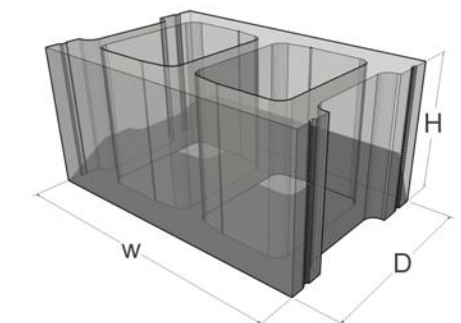

ARCHITECTURAL MASONRY UNITS

10cm

15cm

20cm

25cm

30cm

"Quality"
Is our Trademark

Expocrete's Masonry block are made to the highest quality. The lightweight units are manufactured to CAN-CSA-A165.2 Standards.

Please call your local Expocrete Manufacturing Representative for more information and color selections.

Edmonton Office

#38, 53016 HWY 60, Acheson, AB T7X 5A7
Tel: 780.962.4010 Fax: 780.962.3230
Toll Free: 800.232.9443

Balzac Office

260032 Range Rd. 291, Balzac, AB T0M 0E0
Tel: 403.279.0404 Fax: 403.279.4191
Toll Free: 800.279.3728

**NOTE: Burnished block will be available April 2008