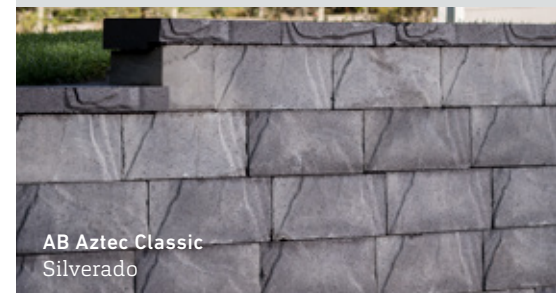

AB AZTEC 18" CAP

460 x 300 x 90mm
18 x 12 x 3.5"

AB Aztec Classic
Silverado

Expocrete an Oldcastle® company

British Columbia Alberta Saskatchewan Manitoba

For more info visit: Belgard.com | Expocrete.com

Get Social

[Pinterest.com/Belgard](https://www.pinterest.com/Belgard)

[Facebook.com/BelgardHardscapes](https://www.facebook.com/BelgardHardscapes)

[Belgard.com/Blog](https://www.youtube.com/BelgardHardscapes)

[YouTube.com/BelgardHardscapes](https://www.youtube.com/BelgardHardscapes)

[Belgard.com/Enews](https://www.twitter.com/Belgard)

[Twitter.com/Belgard](https://www.twitter.com/Belgard)