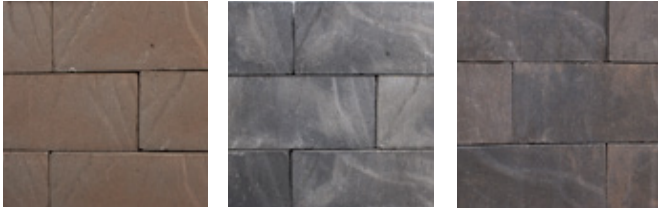

## Features & Benefits:

- Perfectly textured surface coupled with a sharp, clean profile
- New textured 16" corner and 18" cap
- Integrate with other Allan Block wall systems

## Colours:

Coastal

Silverado

Rocky Mountain Blend

*Colour availability and colour finish may vary by region. Every attempt has been made to provide accurate data - please note product measurements, weights and coverage are approximate.*