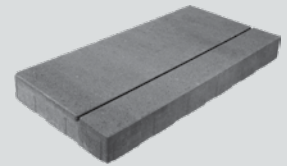

Aria™ Slab

Taking its inspiration from modern architecture, the Aria offers simplicity of design within the 3 paving stones, accented with a crisp false joint on two of the profiles.

- 3 linear profiles for timeless design flexibility
- 60mm thickness makes Aria ideal for patios and walkways

Features & Benefits:

- A seamless smooth surface on each of the 3 modular pavers
- Ingrained false joint in two different positions
- Mix with other 60mm pavers

Colours:

Grey

Charcoal

Victorian

Toscana

Rustic

ARIA SLAB 3-PIECE MODULAR						
DIMENSIONS	UNITS/PALLET	SQFT/PALLET	SQFT/LAYER	PAVER COVERAGE	LAYERS/PALLET	PALLET WEIGHT
600 x 300 x 60mm 24 x 12 x 2.4"	60	116.2	11.62	2 / SqFt	10	2870 lbs 1303 kg

Applications:

Shapes & Sizes:

ARIA SLAB

600 x 300 x 60mm
24 x 12 x 2.4"

Expocrete an Oldcastle® company
British Columbia Alberta Saskatchewan Manitoba
For more info visit: Belgard.com | Expocrete.com

Get Social