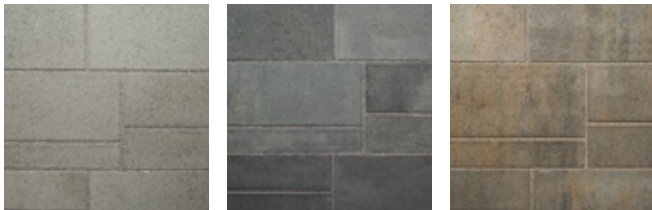

Aria™ Slab

Taking its inspiration from modern architecture, the Aria offers simplicity of design within the 3 paving stones, accented with a crisp false joint on two of the profiles.

- 3 linear profiles for timeless design flexibility
- 60mm thickness makes Aria ideal for patios and walkways

Features & Benefits:

- A seamless smooth surface on each of the 3 modular pavers
- Ingrained false joint in two different positions
- Mix with other 60mm pavers

Colours:

Grey

Charcoal

Victorian

Toscana

Rustic