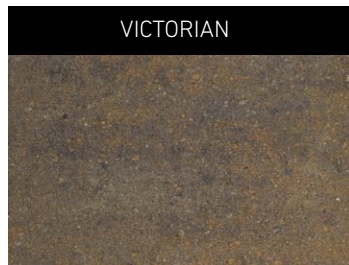

Aria Slab

Taking its inspiration from modern architecture, the Aria offers simplicity of design within the 3 paving stones, accented with a crisp false joint on two of the profiles.

- 3 linear profiles for timeless design flexibility
- 60mm thickness makes Aria ideal for patios and walkways

Features & Benefits:

- A seamless smooth surface on each of the 3 modular pavers
- Ingrained false joint in two different positions
- Mix with other 60mm pavers

Colours:

Aria Slab

Aria Slab
24 x 12 x 2.4"
600 x 300 x 60mm