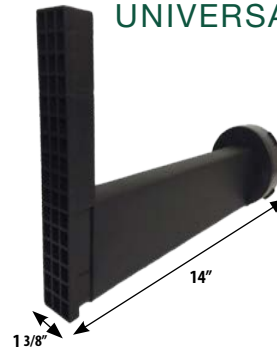

WALL DRAIN PRO

UNIVERSAL WALL DRAIN

- Easy universal installation while also reducing labour costs
- Aesthetically pleasing
- Designed for any 8" block
- Easily modify height for any block or timber
- Male end snaps into 4" T
- Patented design
- Drain colour - black

Before Wall Drain Pro

Connecting Wall Drain Pro To T-Drain

WALL DRAIN PRO

UNIVERSAL WALL DRAIN

Wall Elevation

Wall Section

Wall Drain Pro Detail - Side View

Wall Drain Pro Detail - End View