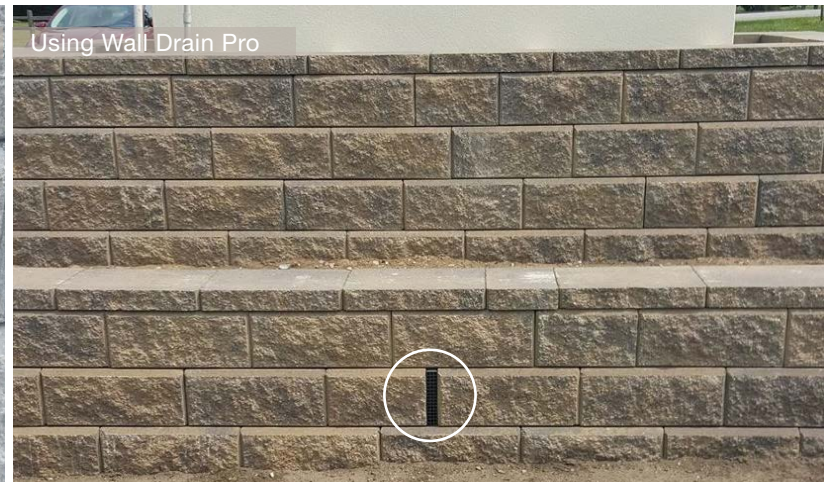

Connecting Wall Drain Pro To T-Drain