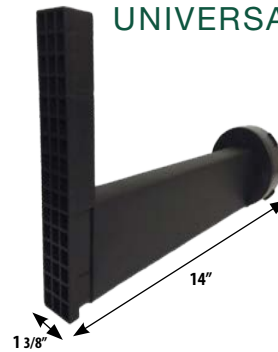

WALL DRAIN PRO

UNIVERSAL WALL DRAIN

- Easy universal installation while also reducing labour costs
- Aesthetically pleasing
- Designed for any 8" block
- Easily modify height for any block or timber
- Male end snaps into 4" T
- Patented design
- Drain colour - black

Before Wall Drain Pro

Connecting Wall Drain Pro To T-Drain

WALL DRAIN PRO

UNIVERSAL WALL DRAIN

Wall Elevation

Wall Section

Wall Drain Pro Detail - Side View

Wall Drain Pro Detail - End View