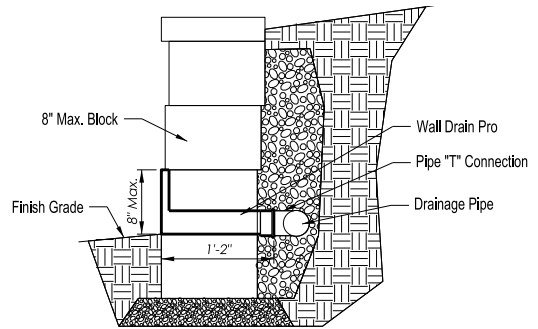

WALL DRAIN PRO

UNIVERSAL WALL DRAIN

- Easy universal installation while also reducing labour costs
- Aesthetically pleasing
- Designed for any 8" block
- Easily modify height for any block or timber
- Male end snaps into 4" T
- Patented design
- Drain colour - black

Before Wall Drain Pro

Connecting Wall Drain Pro To T-Drain

WALL DRAIN PRO

UNIVERSAL WALL DRAIN

Wall Elevation

Wall Section

Wall Drain Pro Detail - Side View

Wall Drain Pro Detail - End View