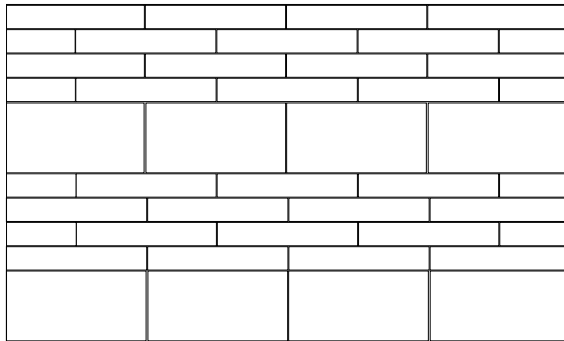

RUNNER BOND MIXED

Moduline 12x24 & 4x24