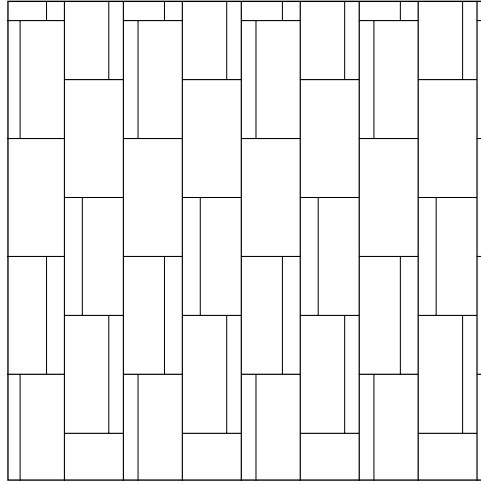

RUNNING BOND RANDOM 2