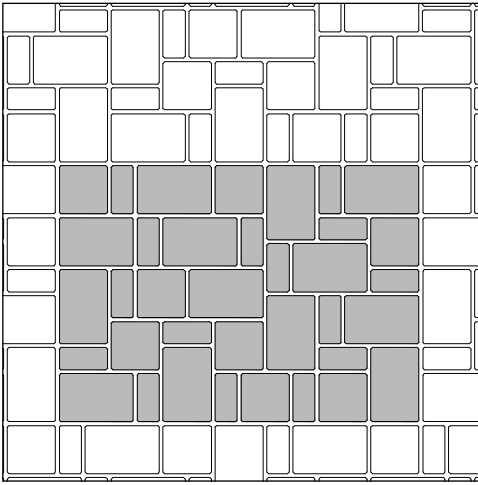

BELGARD®

Eco-Dublin™

INSTALLATION PATTERNS

PERMEABLE

PARKING
LOT

PLAZA /
SIDEWALK

ROADS

DRIVEWAY

PATTERN 1

PATTERN 2