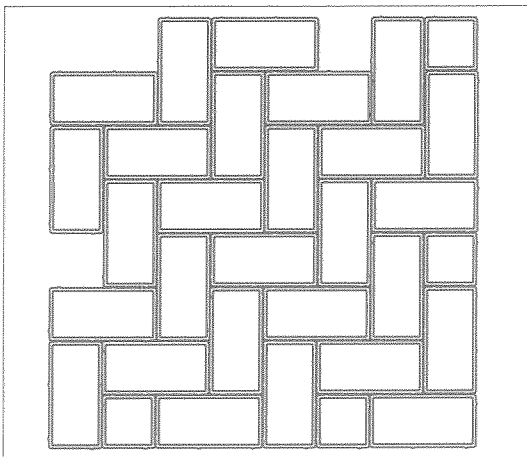

HOLLAND

www.expocrete.com

HOLLAND ~METRIC~
~IMPERIAL~

STONE DIMENSIONS	STONE AREA	STONES/PALLET	AREA/PALLET	PALLET WEIGHT	
100x200x60mm	0.02 sq m/Stone	50 Stones/sq. m	530 Full/20 Half	10.8 sq. m/pallet	1423 kg/pallet
4x8x2.38"	0.22 sq. ft./Stone	4.7 Stones/sq. ft.	530 Full/20 Half	116 sq. ft./pallet	3130 lbs/pallet

Note: Half stones are not sold separately
Available in 80mm by special order

SAMPLE PATTERNS

Herringbone Pattern

Parquet Pattern

Soldier Course Border

Runner Bond Horizontal Pattern

Runner Bond Vertical Pattern

Runner Bond Border