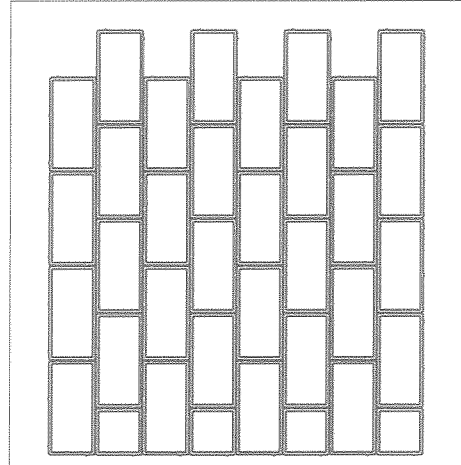

HOLLAND

www.expocrete.com

HOLLAND ~METRIC~
~IMPERIAL~

STONE DIMENSIONS	STONE AREA	STONES/PALLET	AREA/PALLET	PALLET WEIGHT	
100x200x60mm	0.02 sq m/Stone	50 Stones/sq. m	530 Full/20 Half	10.8 sq. m/pallet	1423 kg/pallet
4x8x2.38"	0.22 sq. ft./Stone	4.7 Stones/sq. ft.	530 Full/20 Half	116 sq. ft./pallet	3130 lbs/pallet

Note: Half stones are not sold separately
Available in 80mm by special order

SAMPLE PATTERNS

Herringbone Pattern

Parquet Pattern

Soldier Course Border

Runner Bond Horizontal Pattern

Runner Bond Vertical Pattern

Runner Bond Border