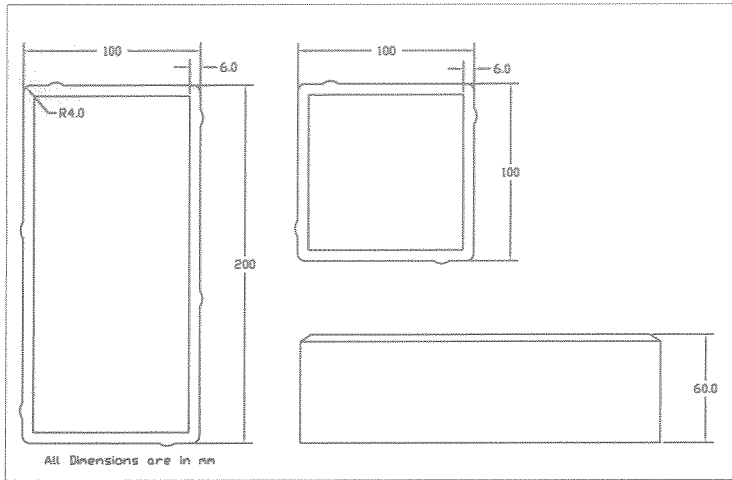

HOLLAND

www.expocrete.com

HOLLAND ~METRIC~
~IMPERIAL~

STONE DIMENSIONS	STONE AREA	STONES/PALLET	AREA/PALLET	PALLET WEIGHT	
100x200x60mm	0.02 sq m/Stone	50 Stones/sq. m	530 Full/20 Half	10.8 sq. m/pallet	1423 kg/pallet
4x8x2.38"	0.22 sq. ft./Stone	4.7 Stones/sq. ft.	530 Full/20 Half	116 sq. ft./pallet	3130 lbs/pallet

Note: Half stones are not sold separately
Available in 80mm by special order

SAMPLE PATTERNS

Herringbone Pattern

Parquet Pattern

Soldier Course Border

Runner Bond Horizontal Pattern

Runner Bond Vertical Pattern