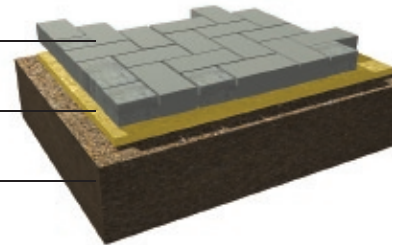

DOUBLE HOLLAND / ROMAN DOUBLE HOLLAND

The Double Holland stone inherits the elegant look of the Holland paving stone. This stone is a natural choice in creating a contemporary modern look to any design that will always meet the demands of architects, installers and homeowners. See our web site for more details and patterns.

Regular

Roman

Double Holland

Roman Double Holland

Double Holland

**DOUBLE HOLLAND
DIMENSIONS**
200 x 200 x 60 mm
8" x 8" x 2.38"

Exprocrete Paving Stones

Bedding Sand

Compacted Aggregate Base

COLOURS

Double Holland

- Charcoal
- Desert Buff
- Rustic

Roman

Double Holland

- Charcoal
- Desert Buff
- Rustic

BUNDLES