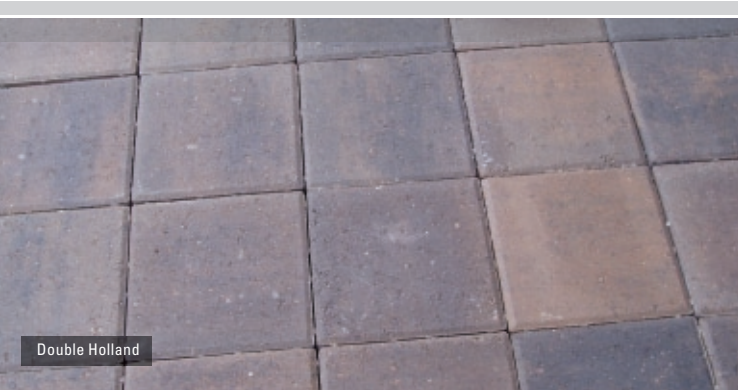

DOUBLE HOLLAND / ROMAN DOUBLE HOLLAND

The Double Holland stone inherits the elegant look of the Holland paving stone. This stone is a natural choice in creating a contemporary modern look to any design that will always meet the demands of architects, installers and homeowners. See our web site for more details and patterns.

Regular

Roman

Double Holland

Roman Double Holland

Double Holland

**DOUBLE HOLLAND
DIMENSIONS**
200 x 200 x 60 mm
8" x 8" x 2.38"

Exprocrete Paving Stones

Bedding Sand

Compacted Aggregate Base

COLOURS

Double Holland

- Charcoal
- Desert Buff
- Rustic

Roman

Double Holland

- Charcoal
- Desert Buff
- Rustic

BUNDLES