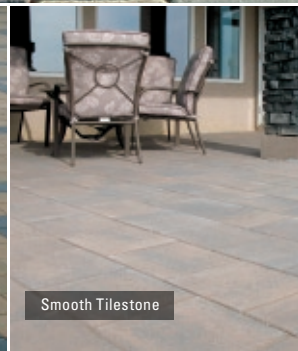

See our web site for more details and patterns.

TILESTONE DIMENSIONS
300 x 300 x 60 mm
12" x 12" x 2.38"

Smooth

Slate

Roman

Expocrete Paving Stones

Bedding Sand

Compacted Aggregate Base

Roman Tilestone

Smooth Tilestone

Smooth Tilestone

COLOURS

Smooth / Slate

- Charcoal
- Desert Buff
- Rustic

Roman

- Charcoal
- Desert Buff
- Rustic