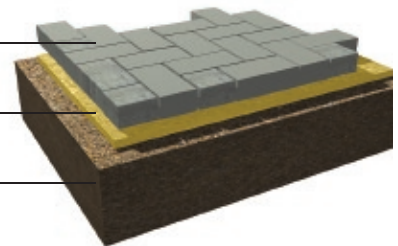

See our web site for more details and patterns.

TILESTONE DIMENSIONS
300 x 300 x 60 mm
12" x 12" x 2.38"

Smooth

Slate

Roman

Expocrete Paving Stones

Bedding Sand

Compacted Aggregate Base

Roman Tilestone

Smooth Tilestone

Smooth Tilestone

COLOURS

Smooth / Slate

- Charcoal
- Desert Buff
- Rustic

Roman

- Charcoal
- Desert Buff
- Rustic