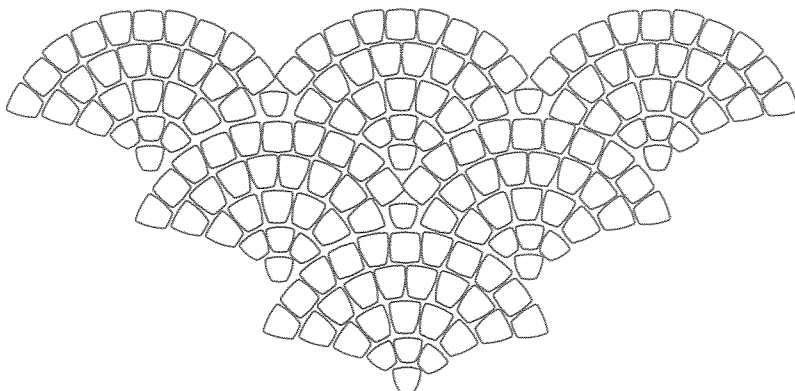

# COBBLE CIRCLE

www.expocrete.com

		STONE DIMENSIONS	STONE AREA	STONES/PALLET	AREA/PALLET	PALLET WEIGHT
SQUARE STONE	~METRIC~	115x115x60mm	0.013 sq m/Stone	75.35 Stones/sq. m	148	4.4 sq. m/pallet
	~IMPERIAL~	4.52x4.52x2.38"	0.14 sq. ft./Stone	7 Stones/sq. ft.	148	47 sq. ft./pallet
LARGE CIRCLE	~METRIC~	115x111x60mm	75 Stones/sq. m	192		
	~IMPERIAL~	4.52x4.40x2.38"	6.9 Stones/sq. ft.	192		
SMALL CIRCLE	~METRIC~	86x112x60mm	107 Stones/sq. m	16		
	~IMPERIAL~	3.38x4.40x2.38"	9.9 Stones/sq. ft.	16		

Note: Circle packages come in 4 layers/ bundle. 4 layers will make approximately 1- 2.13m (7.0 ft) circle or 2 - 1.5m (5.0 ft) circles.

## SAMPLE PATTERNS

1 - 2.13m (7.0ft) Circle Diameter

2 - 1.5m (5.0ft) Circle Diameter

Fan Pattern