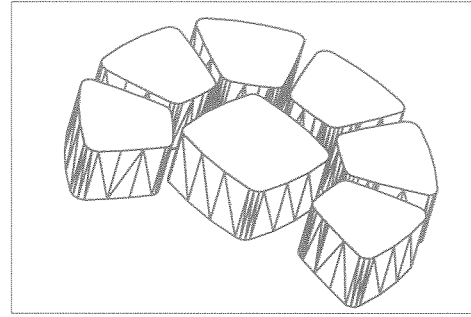

# COBBLE CIRCLE

www.expocrete.com

		STONE DIMENSIONS	STONE AREA	STONES/PALLET	AREA/PALLET	PALLET WEIGHT
SQUARE STONE	~METRIC~	115x115x60mm	0.013 sq m/Stone	75.35 Stones/sq. m	148	4.4 sq. m/pallet
	~IMPERIAL~	4.52x4.52x2.38"	0.14 sq. ft./Stone	7 Stones/sq. ft.	148	47 sq. ft./pallet
LARGE CIRCLE	~METRIC~	115x111x60mm	75 Stones/sq. m	192		
	~IMPERIAL~	4.52x4.40x2.38"	6.9 Stones/sq. ft.	192		
SMALL CIRCLE	~METRIC~	86x112x60mm	107 Stones/sq. m	16		
	~IMPERIAL~	3.38x4.40x2.38"	9.9 Stones/sq. ft.	16		

Note: Circle packages come in 4 layers/ bundle. 4 layers will make approximately 1- 2.13m (7.0 ft) circle or 2 - 1.5m (5.0 ft) circles.

## SAMPLE PATTERNS

1 - 2.13m (7.0ft) Circle Diameter

2 - 1.5m (5.0ft) Circle Diameter

Fan Pattern