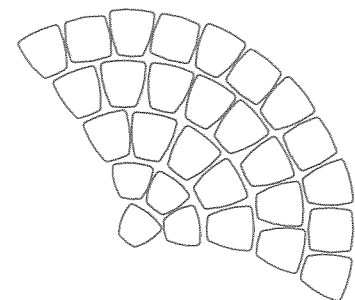

# COBBLE CIRCLE

www.expocrete.com

		STONE DIMENSIONS	STONE AREA	STONES/PALLET	AREA/PALLET	PALLET WEIGHT
SQUARE STONE	~METRIC~	115x115x60mm	0.013 sq m/Stone	75.35 Stones/sq. m	148	4.4 sq. m/pallet
	~IMPERIAL~	4.52x4.52x2.38"	0.14 sq. ft./Stone	7 Stones/sq. ft.	148	47 sq. ft./pallet
LARGE CIRCLE	~METRIC~	115x111x60mm	75 Stones/sq. m	192		
	~IMPERIAL~	4.52x4.40x2.38"	6.9 Stones/sq. ft.	192		
SMALL CIRCLE	~METRIC~	86x112x60mm	107 Stones/sq. m	16		
	~IMPERIAL~	3.38x4.40x2.38"	9.9 Stones/sq. ft.	16		

Note: Circle packages come in 4 layers/ bundle. 4 layers will make approximately 1- 2.13m (7.0 ft) circle or 2 - 1.5m (5.0 ft) circles.

## SAMPLE PATTERNS

1 - 2.13m (7.0ft) Circle Diameter

2 - 1.5m (5.0ft) Circle Diameter

Fan Pattern