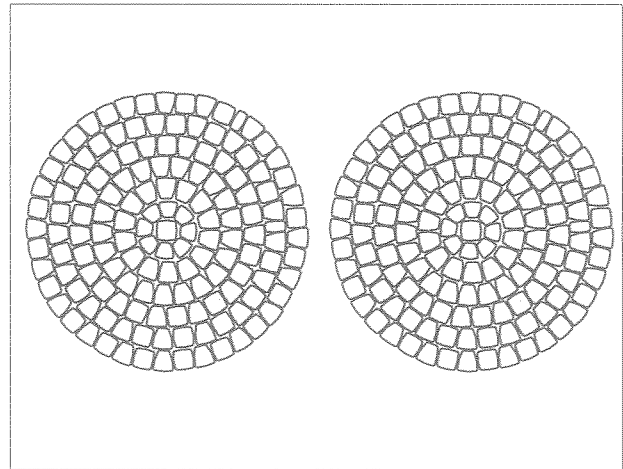

# COBBLE CIRCLE

www.expocrete.com

		STONE DIMENSIONS	STONE AREA	STONES/PALLET	AREA/PALLET	PALLET WEIGHT
SQUARE STONE	~METRIC~	115x115x60mm	0.013 sq m/Stone	75.35 Stones/sq. m	148	4.4 sq. m/pallet
	~IMPERIAL~	4.52x4.52x2.38"	0.14 sq. ft./Stone	7 Stones/sq. ft.	148	47 sq. ft./pallet
LARGE CIRCLE	~METRIC~	115x111x60mm	75 Stones/sq. m	192		
	~IMPERIAL~	4.52x4.40x2.38"	6.9 Stones/sq. ft.	192		
SMALL CIRCLE	~METRIC~	86x112x60mm	107 Stones/sq. m	16		
	~IMPERIAL~	3.38x4.40x2.38"	9.9 Stones/sq. ft.	16		

Note: Circle packages come in 4 layers/ bundle. 4 layers will make approximately 1- 2.13m (7.0 ft) circle or 2 - 1.5m (5.0 ft) circles.

## SAMPLE PATTERNS

1 - 2.13m (7.0ft) Circle Diameter

2 - 1.5m (5.0ft) Circle Diameter

Fan Pattern