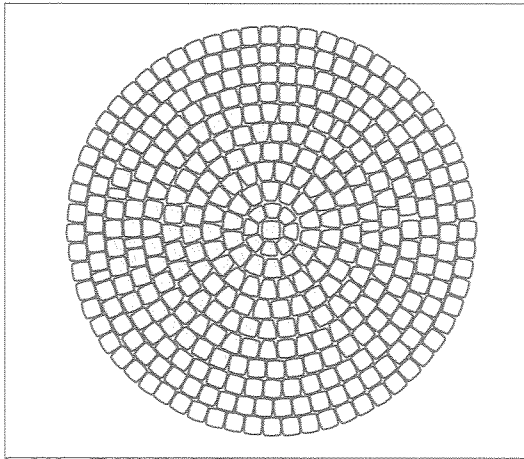

# COBBLE CIRCLE

www.expocrete.com

		STONE DIMENSIONS	STONE AREA	STONES/PALLET	AREA/PALLET	PALLET WEIGHT
SQUARE STONE	~METRIC~	115x115x60mm	0.013 sq m/Stone	75.35 Stones/sq. m	148	4.4 sq. m/pallet
	~IMPERIAL~	4.52x4.52x2.38"	0.14 sq. ft./Stone	7 Stones/sq. ft.	148	47 sq. ft./pallet
LARGE CIRCLE	~METRIC~	115x111x60mm	75 Stones/sq. m	192		
	~IMPERIAL~	4.52x4.40x2.38"	6.9 Stones/sq. ft.	192		
SMALL CIRCLE	~METRIC~	86x112x60mm	107 Stones/sq. m	16		
	~IMPERIAL~	3.38x4.40x2.38"	9.9 Stones/sq. ft.	16		

Note: Circle packages come in 4 layers/ bundle. 4 layers will make approximately 1- 2.13m (7.0 ft) circle or 2 - 1.5m (5.0 ft) circles.

## SAMPLE PATTERNS

1 - 2.13m (7.0ft) Circle Diameter

2 - 1.5m (5.0ft) Circle Diameter

Fan Pattern