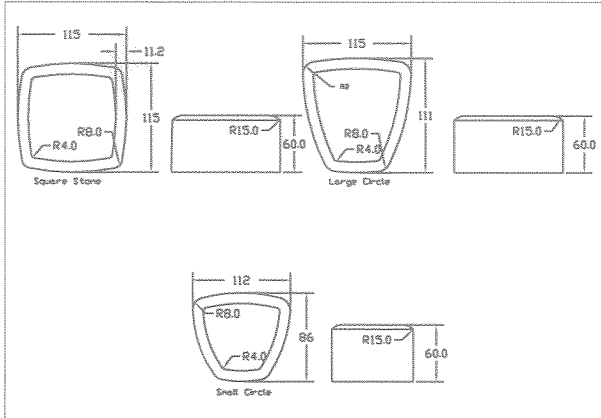

# COBBLE CIRCLE

www.expocrete.com

		STONE DIMENSIONS	STONE AREA	STONES/PALLET	AREA/PALLET	PALLET WEIGHT
SQUARE STONE	~METRIC~	115x115x60mm	0.013 sq m/Stone	75.35 Stones/sq. m	148	4.4 sq. m/pallet
	~IMPERIAL~	4.52x4.52x2.38"	0.14 sq. ft./Stone	7 Stones/sq. ft.	148	47 sq. ft./pallet
LARGE CIRCLE	~METRIC~	115x111x60mm	75 Stones/sq. m	192		
	~IMPERIAL~	4.52x4.40x2.38"	6.9 Stones/sq. ft.	192		
SMALL CIRCLE	~METRIC~	86x112x60mm	107 Stones/sq. m	16		
	~IMPERIAL~	3.38x4.40x2.38"	9.9 Stones/sq. ft.	16		

Note: Circle packages come in 4 layers/ bundle. 4 layers will make approximately 1- 2.13m (7.0 ft) circle or 2 - 1.5m (5.0 ft) circles.

## SAMPLE PATTERNS

1 - 2.13m (7.0ft) Circle Diameter

2 - 1.5m (5.0ft) Circle Diameter

Fan Pattern