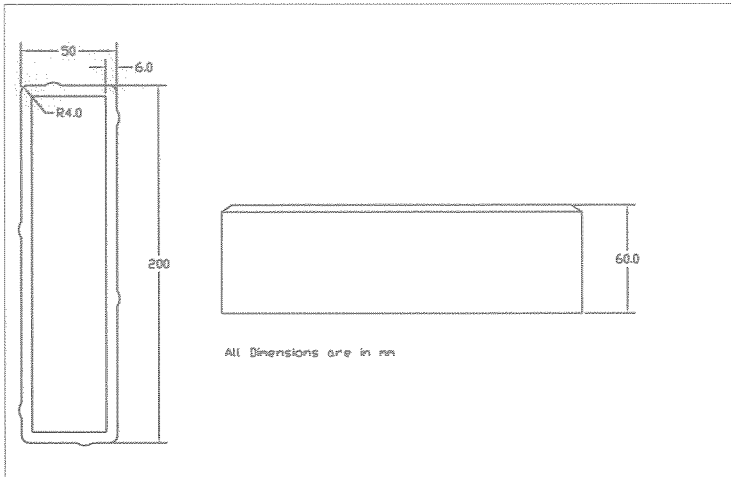

HOLLAND ACCENT

www.expocrete.com

	STONE DIMENSIONS	STONE AREA	STONES/PALLET	AREA/PALLET	PALLET WEIGHT		
HOLLAND	~METRIC~	50x200x60mm	0.01 sq m/Stone	100 Stones/sq. m	384 Stones	3.84 sq. m/pallet	495 kg/pallet
	~IMPERIAL~	2x8x2.38"	0.11 sq. ft./Stone	9.40 Stones/sq. ft.	384 Stones	40.85 sq. ft./pallet	1092 lbs/pallet