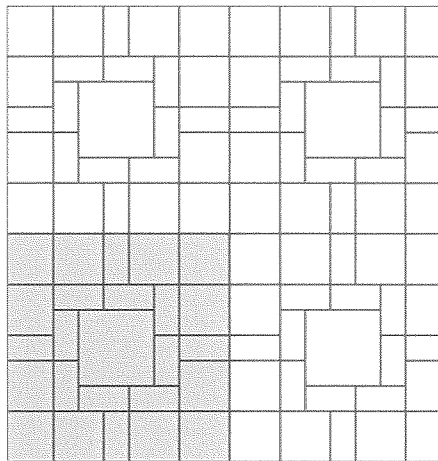

# ROCKY MOUNTAIN STONE SERIES

www.expocrete.com

Rocky Mountain Stone Series combines our classic Holland, Double Holland and Tile Stone pavers. There are numerous patterns and color variations that can be made with the series. Your options are only limited by your imagination.

## SAMPLE PATTERNS

Pattern 1 - per 100 sq ft  
60 Tile Stone / 180 Holland

Pattern 2 - per 100 sq ft  
56 Tile Stone / 168 Holland / 14 Double Holland

Pattern 3 - per 100 sq ft  
36 Tile Stone / 108 Double Holland / 72 Holland

Pattern 4 - per 100 sq ft  
11 Tile Stone / 133 Double Holland / 133 Holland

Pattern 5 - per 100 sq ft  
60 Tile Stone / 60 Double Holland / 60 Holland

Pattern 6 - per 100 sq ft  
36 Tile Stone / 72 Double Holland / 144 Holland