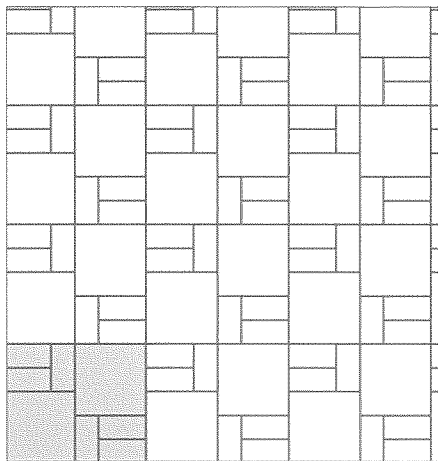

# ROCKY MOUNTAIN STONE SERIES

www.expocrete.com

Rocky Mountain Stone Series combines our classic Holland, Double Holland and Tile Stone pavers. There are numerous patterns and color variations that can be made with the series. Your options are only limited by your imagination.

## SAMPLE PATTERNS

Pattern 1 - per 100 sq ft  
60 Tile Stone / 180 Holland

Pattern 2 - per 100 sq ft  
56 Tile Stone / 168 Holland / 14 Double Holland

Pattern 3 - per 100 sq ft  
36 Tile Stone / 108 Double Holland / 72 Holland

Pattern 4 - per 100 sq ft  
11 Tile Stone / 133 Double Holland / 133 Holland

Pattern 5 - per 100 sq ft  
60 Tile Stone / 60 Double Holland / 60 Holland

Pattern 6 - per 100 sq ft  
36 Tile Stone / 72 Double Holland / 144 Holland