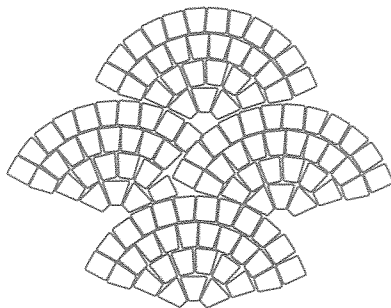

ROMAN EURO CIRCLE

www.expoconcrete.com

	STONE DIMENSIONS	STONE AREA	STONES/PALLET	AREA/PALLET	PALLET WEIGHT
CENTER STONE	~METRIC~ 150x150x60mm		6	6.13 sq. m/pallet	825 kg/pallet
	~IMPERIAL~ 6x6x2.38"		6	66 sq. ft./pallet	1815 lbs/pallet
SMALL CIRCLE	~METRIC~ 150 x (171 tapered to 62) x60mm		18		
	~IMPERIAL~ 6 x(6.75 tapered to 2) 2.38"		18		
BIG CIRCLE	~METRIC~ 150 x (138 tapered to 89) x60mm		186		
	~IMPERIAL~ 6 x (5.5 tapered to 3.5") x 2.38"		186		
SMALL RECTANGLE	~METRIC~ 150x130x60mm		36		
	~IMPERIAL~ 6x5x2.38"		36		
SQUARE	~METRIC~ 150x150x60mm		78		
	~IMPERIAL~ 6x6x2.38"		78		

Note: Circle package comes in 6 layers/bundle. 6 layers will make approximately 1 - 2.6m (8.5ft) circle or 2 - 1.5m (5ft) circles.

SAMPLE PATTERNS

1 - 2.6m (8.5 ft) Circle

2 - 1.5m (5.0 ft) Circle

Fan Pattern