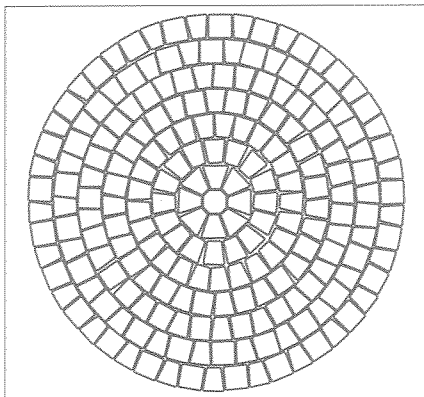

ROMAN EURO CIRCLE

www.expoconcrete.com

	STONE DIMENSIONS	STONE AREA	STONES/PALLET	AREA/PALLET	PALLET WEIGHT
CENTER STONE	~METRIC~ 150x150x60mm		6	6.13 sq. m/pallet	825 kg/pallet
	~IMPERIAL~ 6x6x2.38"		6	66 sq. ft./pallet	1815 lbs/pallet
SMALL CIRCLE	~METRIC~ 150 x (171 tapered to 62) x60mm		18		
	~IMPERIAL~ 6 x(6.75 tapered to 2) 2.38"		18		
BIG CIRCLE	~METRIC~ 150 x (138 tapered to 89) x60mm		186		
	~IMPERIAL~ 6 x (5.5 tapered to 3.5") x 2.38"		186		
SMALL RECTANGLE	~METRIC~ 150x130x60mm		36		
	~IMPERIAL~ 6x5x2.38"		36		
SQUARE	~METRIC~ 150x150x60mm		78		
	~IMPERIAL~ 6x6x2.38"		78		

Note: Circle package comes in 6 layers/bundle. 6 layers will make approximately 1 - 2.6m (8.5ft) circle or 2 - 1.5m (5ft) circles.

SAMPLE PATTERNS

1 - 2.6m (8.5 ft) Circle

2 - 1.5m (5.0 ft) Circle

Fan Pattern