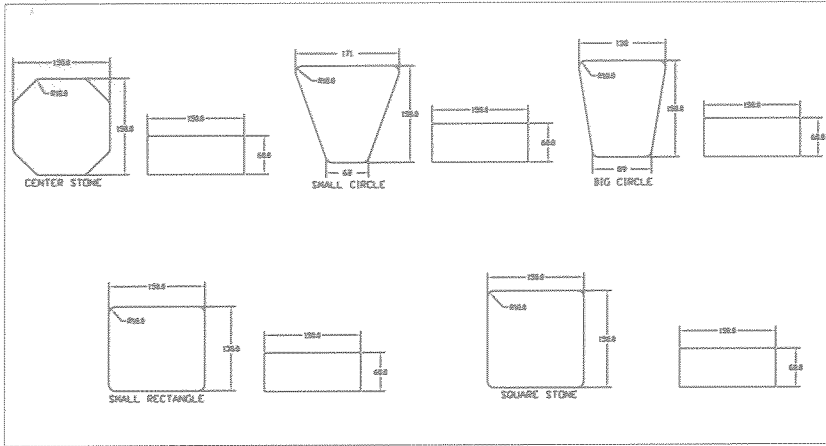

ROMAN EURO CIRCLE

www.expoconcrete.com

	STONE DIMENSIONS	STONE AREA	STONES/PALLET	AREA/PALLET	PALLET WEIGHT
CENTER STONE	~METRIC~ 150x150x60mm		6	6.13 sq. m/pallet	825 kg/pallet
	~IMPERIAL~ 6x6x2.38"		6	66 sq. ft./pallet	1815 lbs/pallet
SMALL CIRCLE	~METRIC~ 150 x (171 tapered to 62) x60mm		18		
	~IMPERIAL~ 6 x(6.75 tapered to 2) 2.38"		18		
BIG CIRCLE	~METRIC~ 150 x (138 tapered to 89) x60mm		186		
	~IMPERIAL~ 6 x (5.5 tapered to 3.5") x 2.38"		186		
SMALL RECTANGLE	~METRIC~ 150x130x60mm		36		
	~IMPERIAL~ 6x5x2.38"		36		
SQUARE	~METRIC~ 150x150x60mm		78		
	~IMPERIAL~ 6x6x2.38"		78		

Note: Circle package comes in 6 layers/bundle. 6 layers will make approximately 1 - 2.6m (8.5ft) circle or 2 - 1.5m (5ft) circles.

SAMPLE PATTERNS

1 - 2.6m (8.5 ft) Circle

2 - 1.5m (5.0 ft) Circle

Fan Pattern