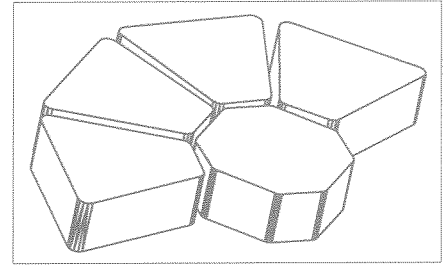

ROMAN EURO CIRCLE

www.expoconcrete.com

	STONE DIMENSIONS	STONE AREA	STONES/PALLET	AREA/PALLET	PALLET WEIGHT
CENTER STONE	~METRIC~ 150x150x60mm		6	6.13 sq. m/pallet	825 kg/pallet
	~IMPERIAL~ 6x6x2.38"		6	66 sq. ft./pallet	1815 lbs/pallet
SMALL CIRCLE	~METRIC~ 150 x (171 tapered to 62) x60mm		18		
	~IMPERIAL~ 6 x(6.75 tapered to 2) 2.38"		18		
BIG CIRCLE	~METRIC~ 150 x (138 tapered to 89) x60mm		186		
	~IMPERIAL~ 6 x (5.5 tapered to 3.5") x 2.38"		186		
SMALL RECTANGLE	~METRIC~ 150x130x60mm		36		
	~IMPERIAL~ 6x5x2.38"		36		
SQUARE	~METRIC~ 150x150x60mm		78		
	~IMPERIAL~ 6x6x2.38"		78		

Note: Circle package comes in 6 layers/bundle. 6 layers will make approximately 1 - 2.6m (8.5ft) circle or 2 - 1.5m (5ft) circles.

SAMPLE PATTERNS

1 - 2.6m (8.5 ft) Circle

2 - 1.5m (5.0 ft) Circle

Fan Pattern