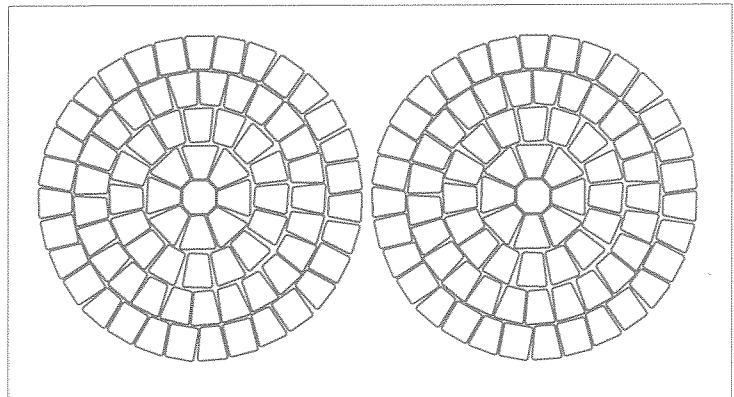

ROMAN EURO CIRCLE

www.expoconcrete.com

	STONE DIMENSIONS	STONE AREA	STONES/PALLET	AREA/PALLET	PALLET WEIGHT
CENTER STONE	~METRIC~ 150x150x60mm		6	6.13 sq. m/pallet	825 kg/pallet
	~IMPERIAL~ 6x6x2.38"		6	66 sq. ft./pallet	1815 lbs/pallet
SMALL CIRCLE	~METRIC~ 150 x (171 tapered to 62) x60mm		18		
	~IMPERIAL~ 6 x(6.75 tapered to 2) 2.38"		18		
BIG CIRCLE	~METRIC~ 150 x (138 tapered to 89) x60mm		186		
	~IMPERIAL~ 6 x (5.5 tapered to 3.5") x 2.38"		186		
SMALL RECTANGLE	~METRIC~ 150x130x60mm		36		
	~IMPERIAL~ 6x5x2.38"		36		
SQUARE	~METRIC~ 150x150x60mm		78		
	~IMPERIAL~ 6x6x2.38"		78		

Note: Circle package comes in 6 layers/bundle. 6 layers will make approximately 1 - 2.6m (8.5ft) circle or 2 - 1.5m (5ft) circles.

SAMPLE PATTERNS

1 - 2.6m (8.5 ft) Circle

2 - 1.5m (5.0 ft) Circle

Fan Pattern