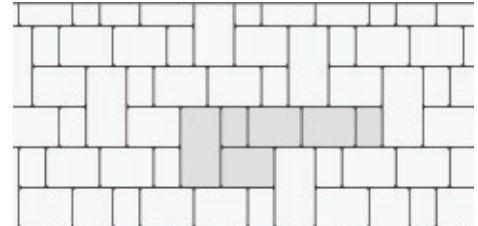

ROMAN JUMBO PISA

Roman Jumbo Pisa has a unique style and size. When used in combination with RomanPisa, it offers a variety of patterns within your retaining wall system. Roman Jumbo Pisa can be installed horizontally and vertically. The unique design allows for even the most creative designer to play with the many options that are created from this unique block.

Depth: 6"

Height: 6"

*used with RomanPisa to create random or patterned designs.

Sample Pattern 1

Per 100 sq.ft.

139 Standard, 47 Half, 93 Jumbo

Sample Pattern 2

Per 100 sq.ft.

150 Standard, 75 Half, 75 Jumbo

Sample Pattern 3

Per 100 sq.ft.

164 Standard, 110 Half, 56 Jumbo

The above product is available in the following colours:
Charcoal, Desert Buff, Rustic & Northern