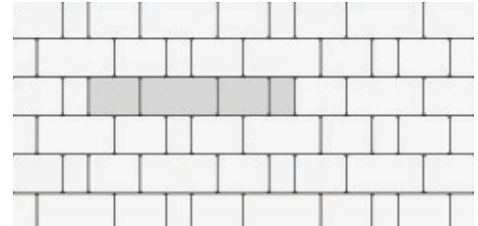

ROMAN JUMBO PISA

Roman Jumbo Pisa has a unique style and size. When used in combination with RomanPisa, it offers a variety of patterns within your retaining wall system. Roman Jumbo Pisa can be installed horizontally and vertically. The unique design allows for even the most creative designer to play with the many options that are created from this unique block.

Depth: 6"

Height: 6"

*used with RomanPisa to create random or patterned designs.

Sample Pattern 1

Per 100 sq.ft.

139 Standard, 47 Half, 93 Jumbo

Sample Pattern 2

Per 100 sq.ft.

150 Standard, 75 Half, 75 Jumbo

Sample Pattern 3

Per 100 sq.ft.

164 Standard, 110 Half, 56 Jumbo

The above product is available in the following colours:
Charcoal, Desert Buff, Rustic & Northern