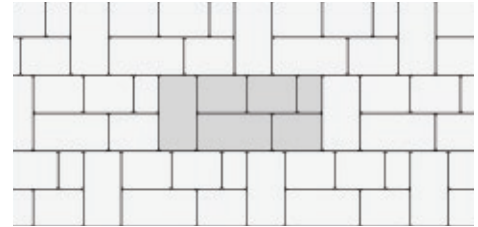

ROMAN JUMBO PISA

Roman Jumbo Pisa has a unique style and size. When used in combination with RomanPisa, it offers a variety of patterns within your retaining wall system. Roman Jumbo Pisa can be installed horizontally and vertically. The unique design allows for even the most creative designer to play with the many options that are created from this unique block.

See our web site for more details.

Roman Jumbo Pisa:

Bundle

64 Stones

1512 kg / 3328 lbs

Dimensions:

Front width: 12"

Back width: 12"

Depth: 6"

Height: 6"

*used with RomanPisa to create random or patterned designs.

Sample Pattern 1

Per 100 sq.ft.

139 Standard, 47 Half, 93 Jumbo

Sample Pattern 2

Per 100 sq.ft.