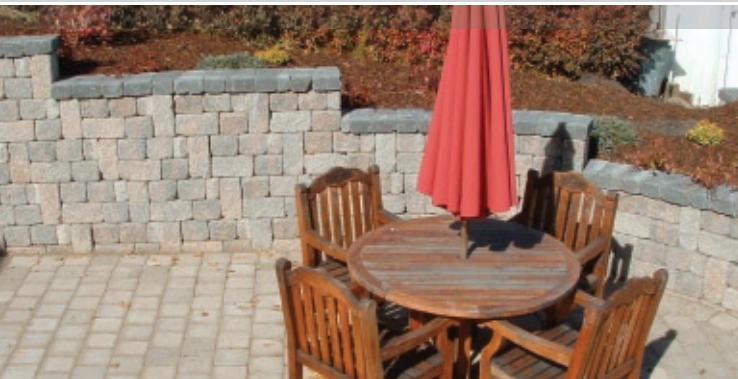

ROMAN JUMBO PISA

Roman Jumbo Pisa has a unique style and size. When used in combination with RomanPisa, it offers a variety of patterns within your retaining wall system. Roman Jumbo Pisa can be installed horizontally and vertically. The unique design allows for even the most creative designer to play with the many options that are created from this unique block.

See our web site for more details.

Roman Jumbo Pisa:

Bundle

64 Stones

1512 kg / 3328 lbs

Dimensions:

Front width: 12"

Back width: 12"

Depth: 6"

Height: 6"

*used with RomanPisa to create random or patterned designs.

Sample Pattern 1

Per 100 sq.ft.

139 Standard, 47 Half, 93 Jumbo

Sample Pattern 2

Per 100 sq.ft.

150 Standard, 75 Half, 75 Jumbo

Sample Pattern 3

Per 100 sq.ft.

164 Standard, 110 Half, 56 Jumbo

The above product is available in the following colours:
Charcoal, Desert Buff, Rustic & Northern